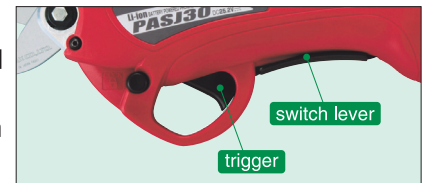

Li-ion BATTERY CORDLESS PRUNING SHEARS

PASJ30(CE)

Double, movable cutting blades

- High power cutting of branches up to 30mm.
- Clean finish of the Cut-end.
- Reduced impact at moment of cut.

Super light-weight Li-ion battery

STANDARD EQUIPMENT

- PASJ30(CE)
- Battery pack
- Control box
- AC Battery charger
- Safety glass
- Power cord
- Comes with plastic carry case
- Battery holder
- Holster
- Arm band

Select home position
15mm and 30mm diameter
depending on cutting size.

Safety features

Double Trigger System

- To use tool, keep switch lever pressed and then press trigger.
- The blades work in conjunction with the trigger.

Standby mode

- After 5 minutes without use, the tool enters standby mode. To release standby mode, press the switch lever.