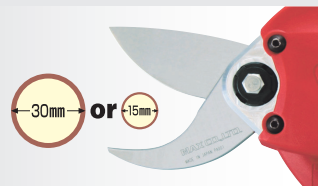

Ergonomic design

- Slim and comfortable grip reduces fatigue.
- No gaps to prevent internal penetration of foreign substances.

STANDARD EQUIPMENT

- PASJ30(CE)
- Battery pack
- Control box
- AC Battery charger
- Safety glass
- Power cord
- Comes with plastic carry case
- Battery holder
- Holster
- Arm band

Select home position
15mm and 30mm diameter
depending on cutting size.

Safety features

Double Trigger System

- To use tool, keep switch lever pressed and then press trigger.
- The blades work in conjunction with the trigger.