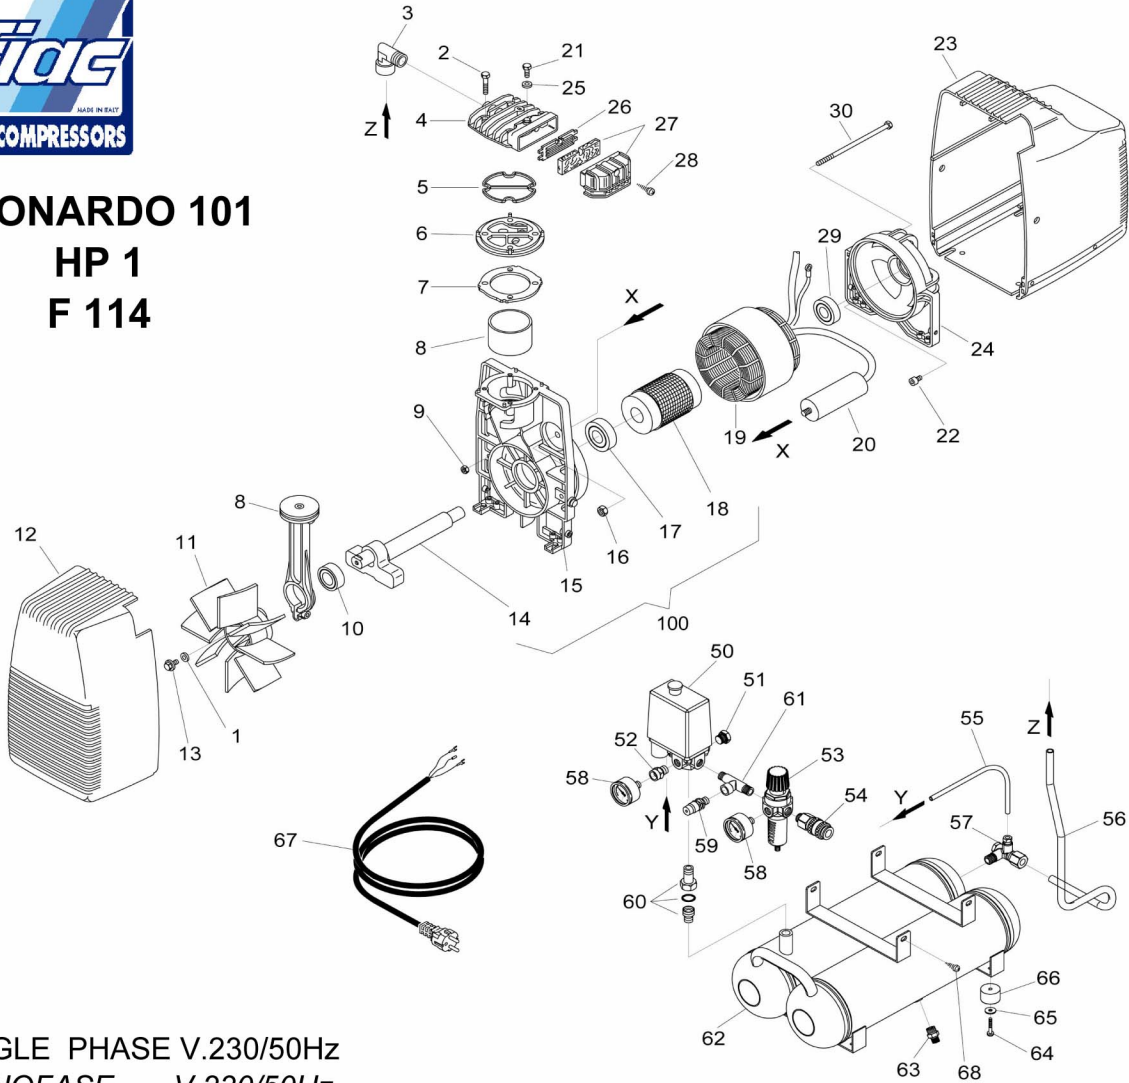

# LEONARDO 101 HP 1 F 114

SINGLE PHASE V.230/50Hz  
MONOFASE V.230/50Hz