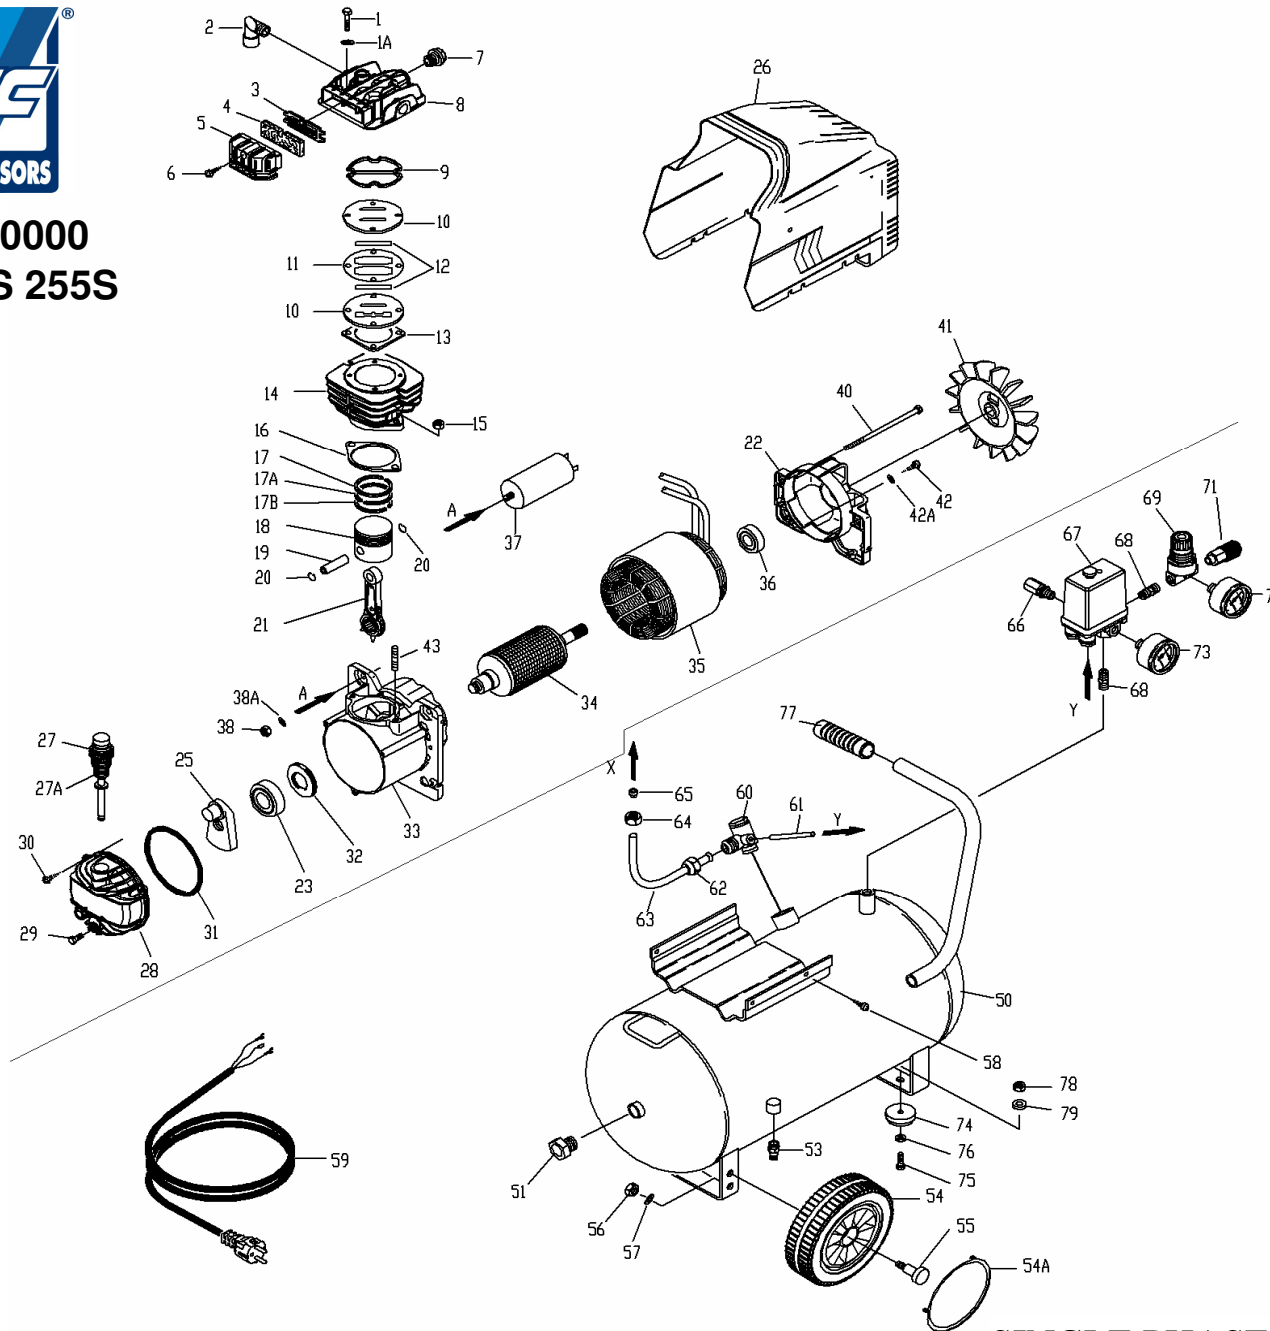

910690000
COSMOS 255S

SINGLE PHASE V.230/50Hz
MONOFASE V.230/50Hz